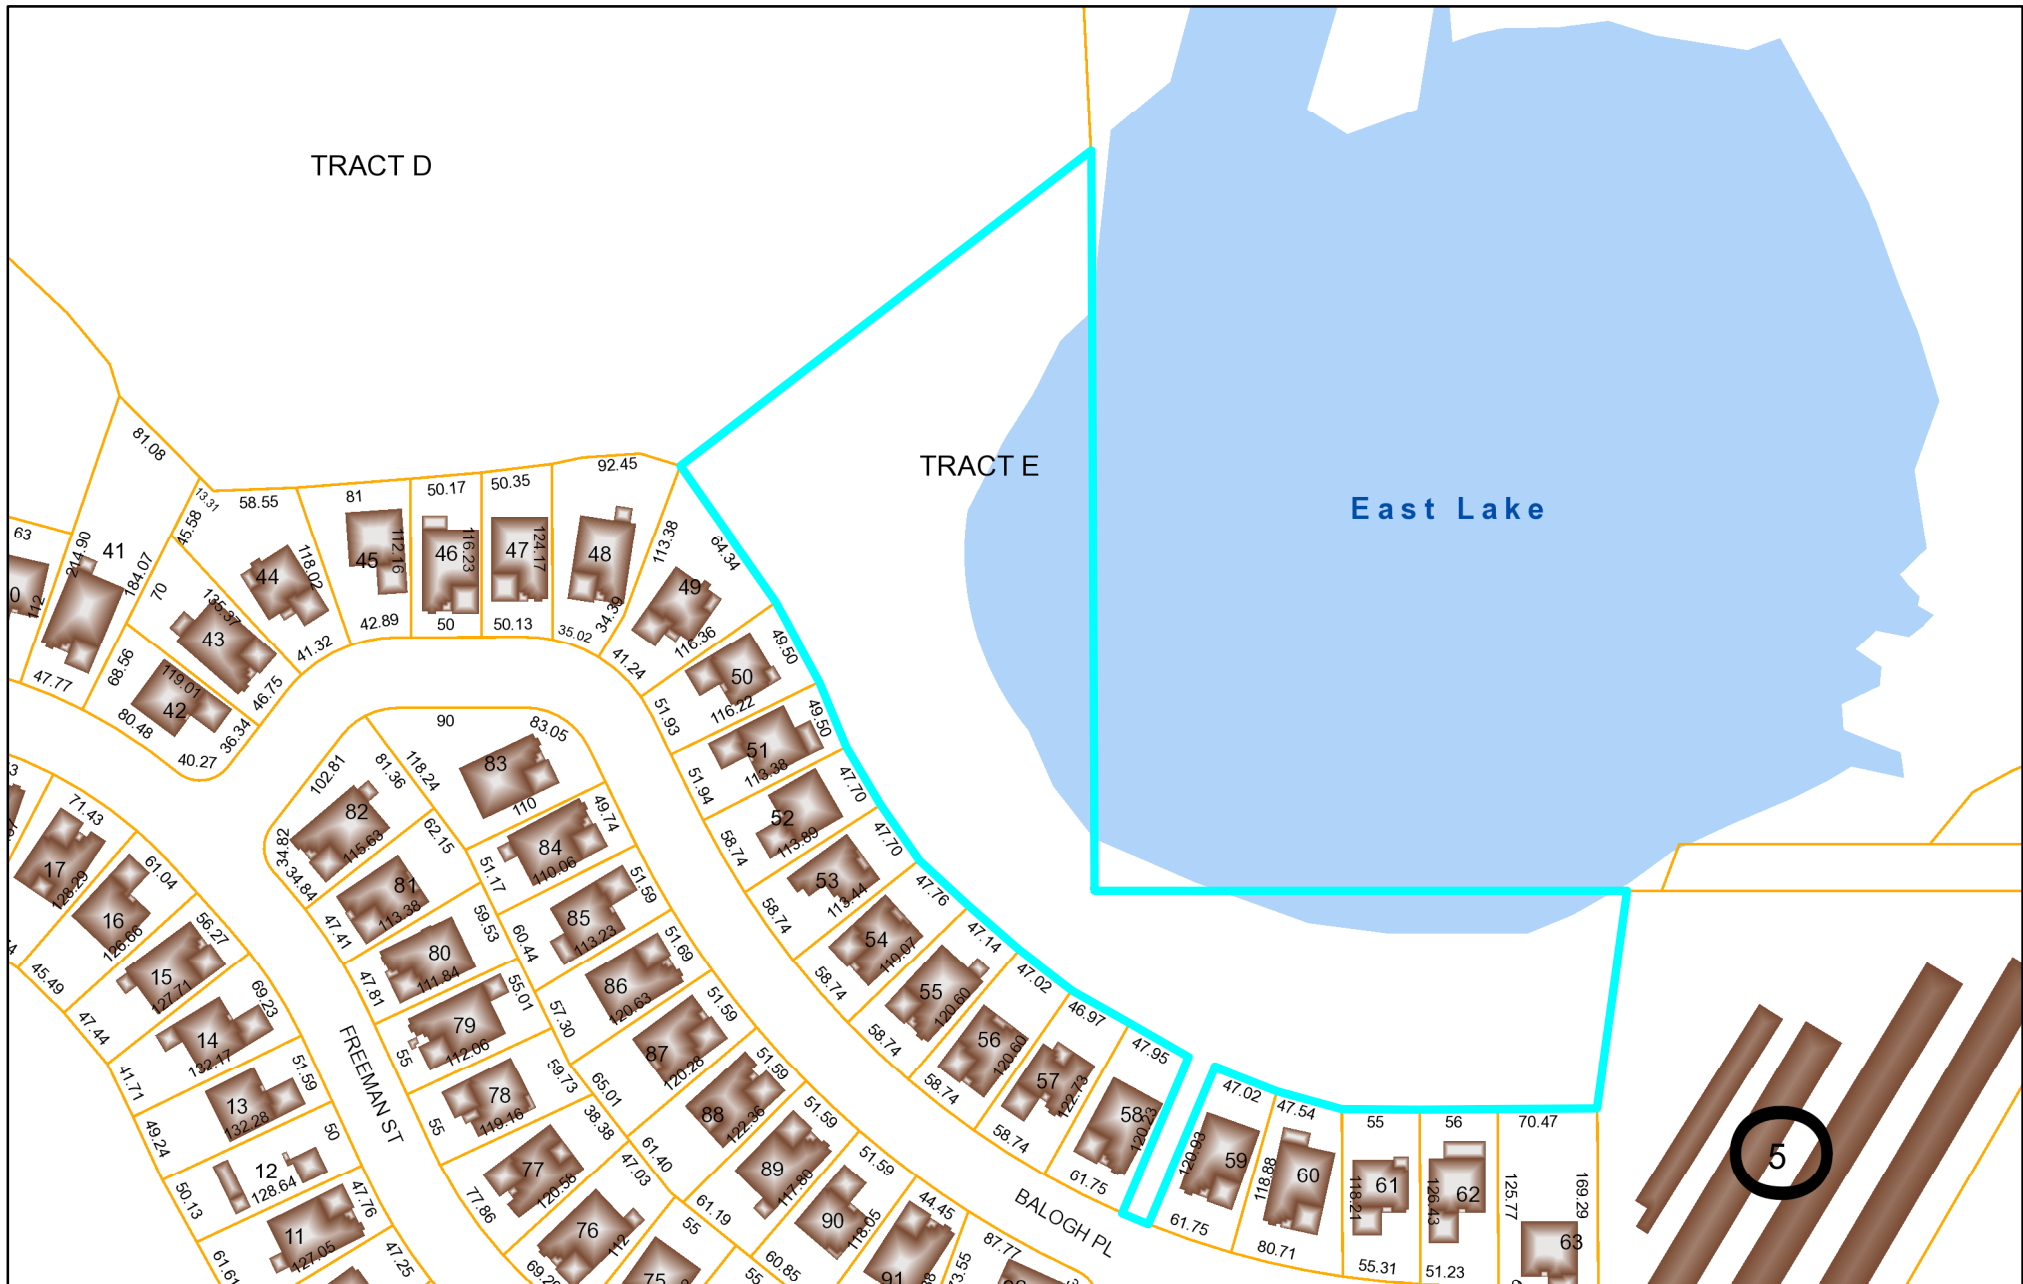

Tract E

Parcel 31-20-30-5MZ-0E00-0000 Tract 'E'
Owner(s)
LONGWOOD PLANTATION HOMEOWNERS ASSN

This map is for informational purposes only and is not prepared for or be suitable for legal, engineering or surveying purposes. No warranties; expressed or implied, are provided for the data herein, its use or interpretation.