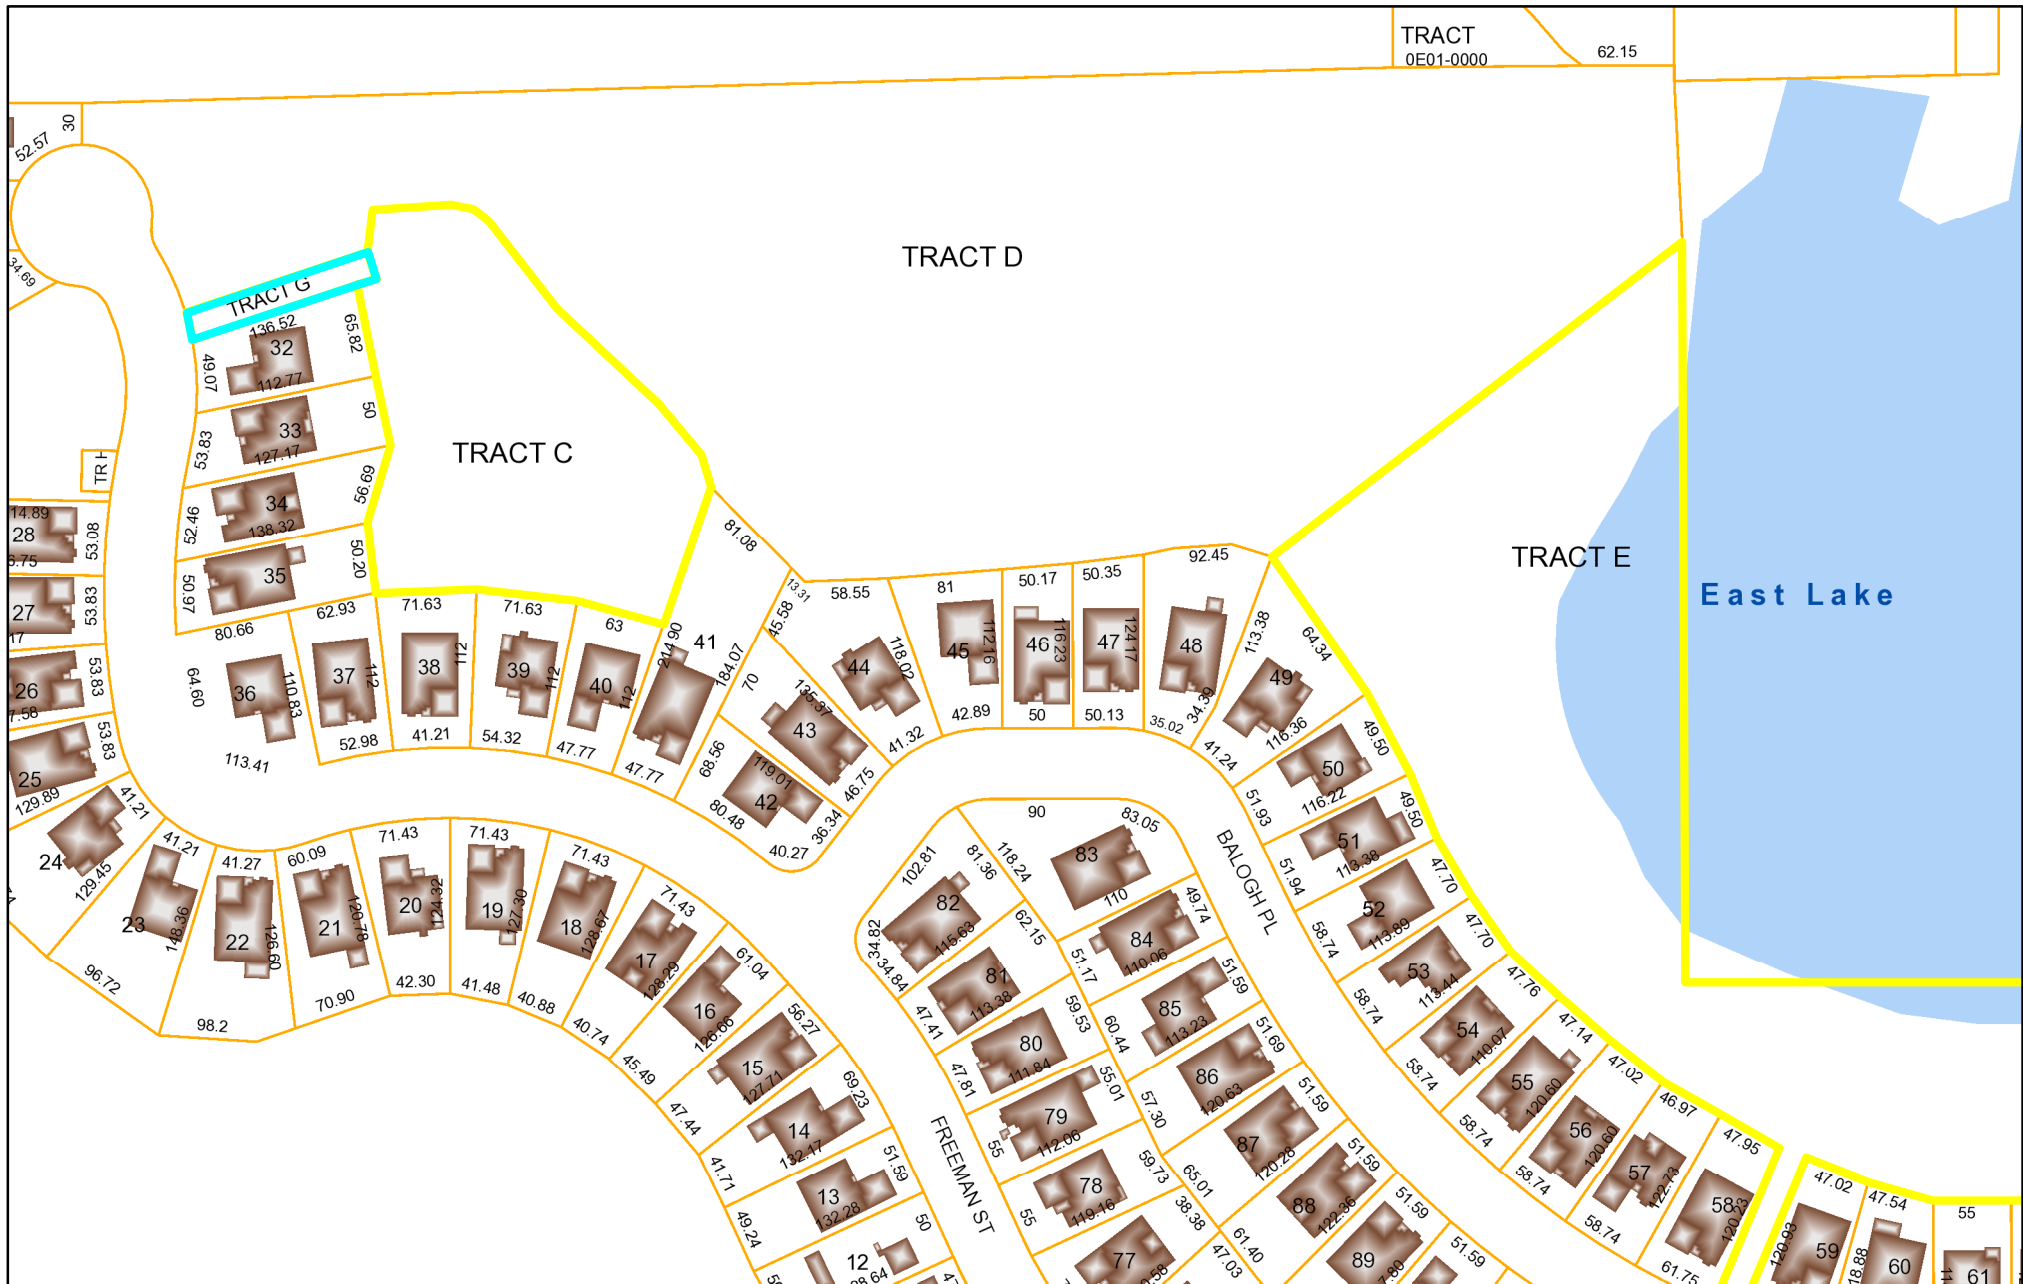

Tract G

TRACT
0E01-0000

62.15

Parcel 31-20-30-5MZ-0G00-0000 Tract 'G'
Owner(s)
LONGWOOD PLANTATION HOMEOWNERS ASSN

This map is for informational purposes only and is not prepared for or be suitable for legal, engineering or surveying purposes. No warranties; expressed or implied, are provided for the data herein, its use or interpretation.