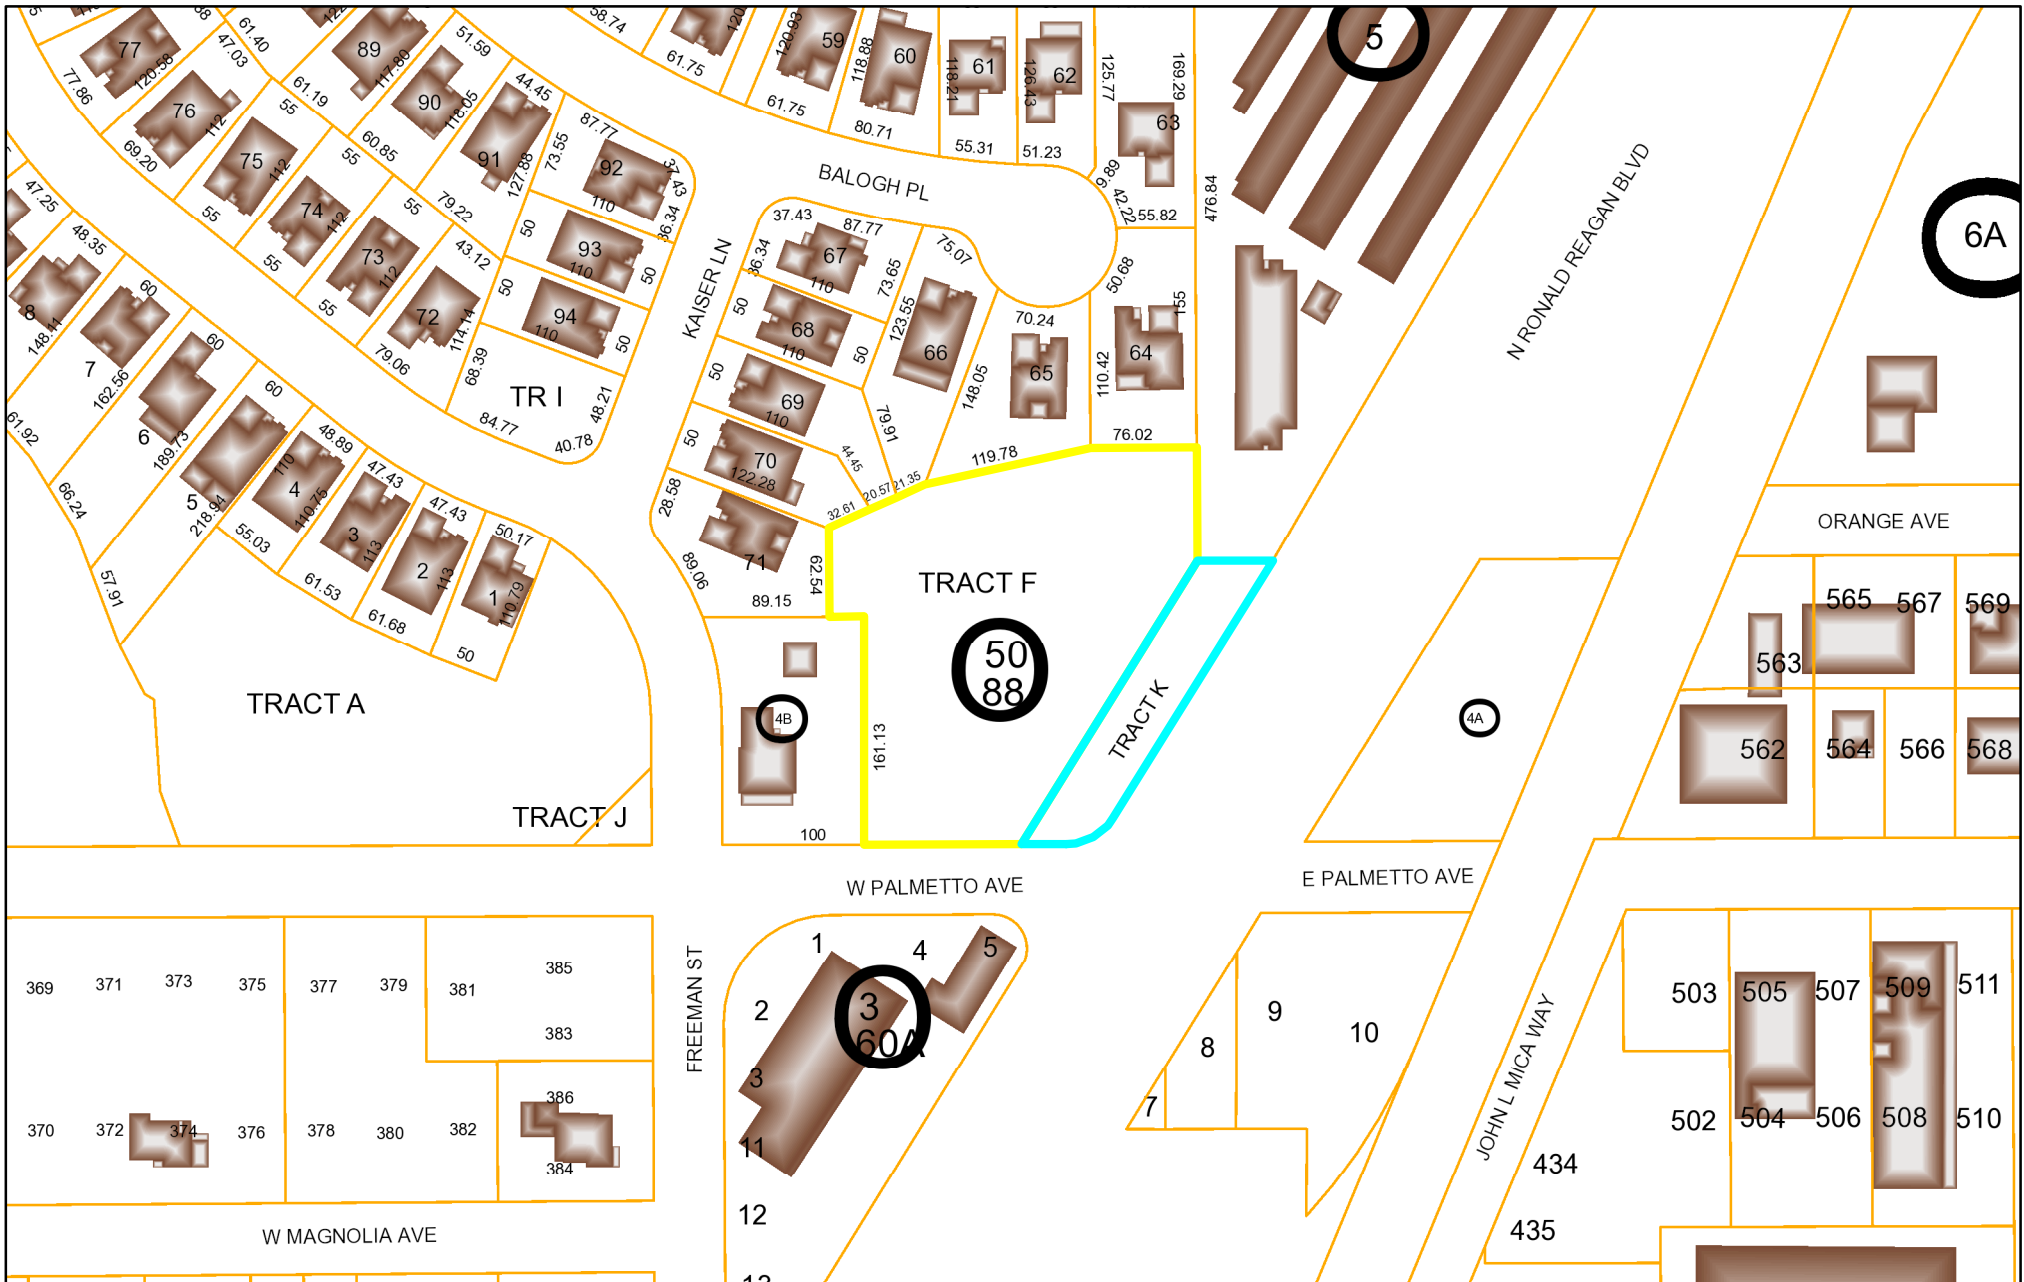

Tract K

Parcel 31-20-30-5MZ-0K00-0000 Tract 'K'
Owner(s) LONGWOOD PLANTATION HOMEOWNERS ASSN

This map is for informational purposes only and is not prepared for or be suitable for legal, engineering or surveying purposes. No warranties; expressed or implied, are provided for the data herein, it's use or interpretation.