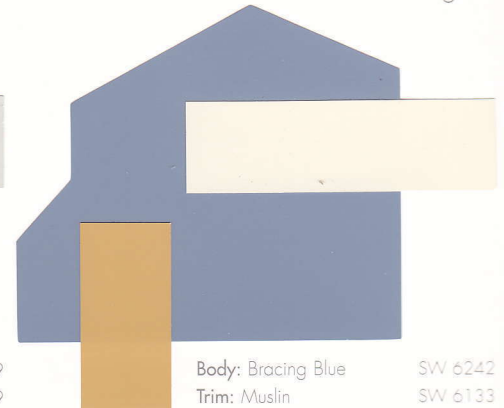

24R. Bracing Blue

Body: Bracing Blue SW 6242
Trim: Muslin SW 6133
Accent: Ceremonial Gold SW 6382