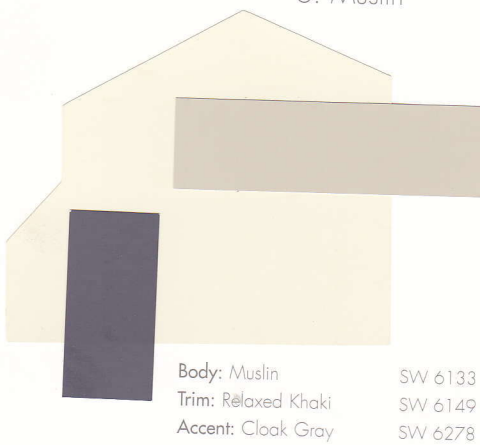

Soft & Light

Timeless tones that speak tradition

6. Muslin