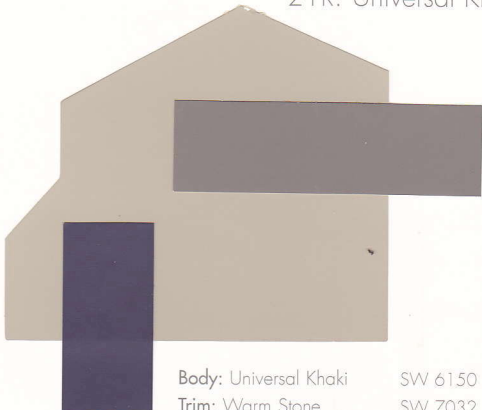

21R. Universal Khaki

Body: Universal Khaki SW 6150
Trim: Warm Stone SW 7032
Accent: Quixotic Plum SW 6265