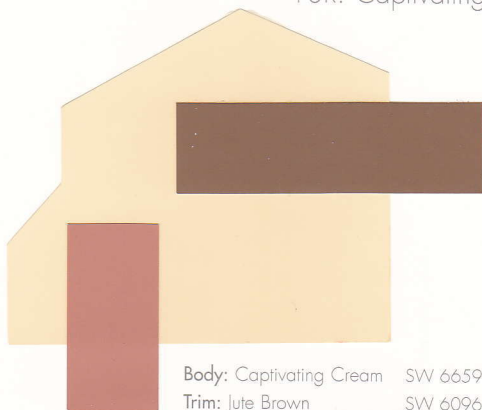

18R. Captivating Cream

Body: Captivating Cream SW 6659
Trim: Jute Brown SW 6096
Accent: Caribbean Coral SW 2854