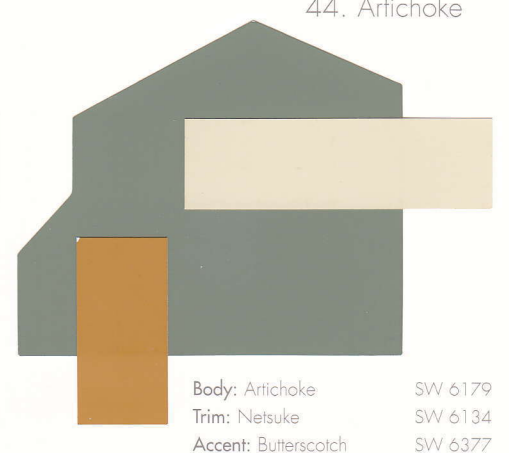

39R. Notable Hue

Body: Notable Hue SW 6521
Trim: Hinting Blue SW 6519
Accent: Liberty Blue SW 2942

40R. Red Cent

Body: Red Cent SW 6341
Trim: Moderate White SW 6140
Accent: Rosemary SW 6187

41. Fireweed

Body: Fireweed SW 6328
Trim: Camelback SW 6122
Accent: Black Emerald SW 2936

42R. Golden Fleece

Body: Golden Fleece SW 6388
Trim: Vanillin SW 6371
Accent: Clay Pot SW 2917

43R. Denim

Body: Denim SW 6523
Trim: Moderne White SW 6168
Accent: Red Bay SW 6321

44. Artichoke

Body: Artichoke SW 6179
Trim: Netsuke SW 6134
Accent: Butterscotch SW 6377